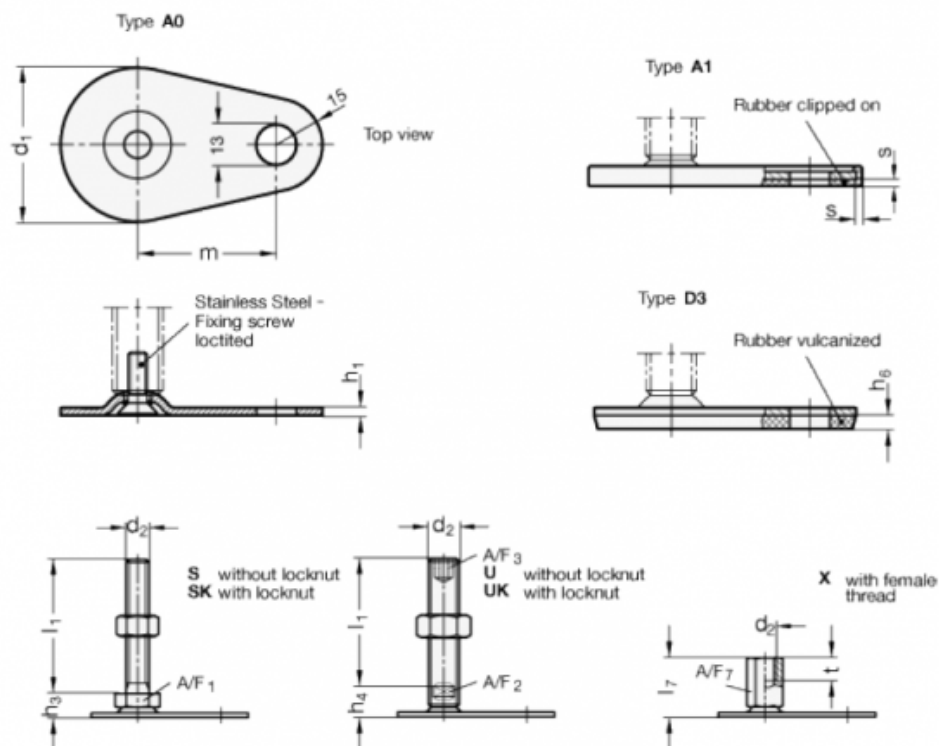

Article number: 204280M24200A1UK

Description: E+G levelling foot
GN 42-80-M24-200-A1-UK

Note: UK With nut, Hexagon socket at the top, Wrench flat at the bottom

Measures

A/F2 = 19	m = 70
A/F3 = 12	s = 2
d1 = 80	
d2 = M24	
h1 = 3	
h4 = 21	
h6 =	
l1 = 200	